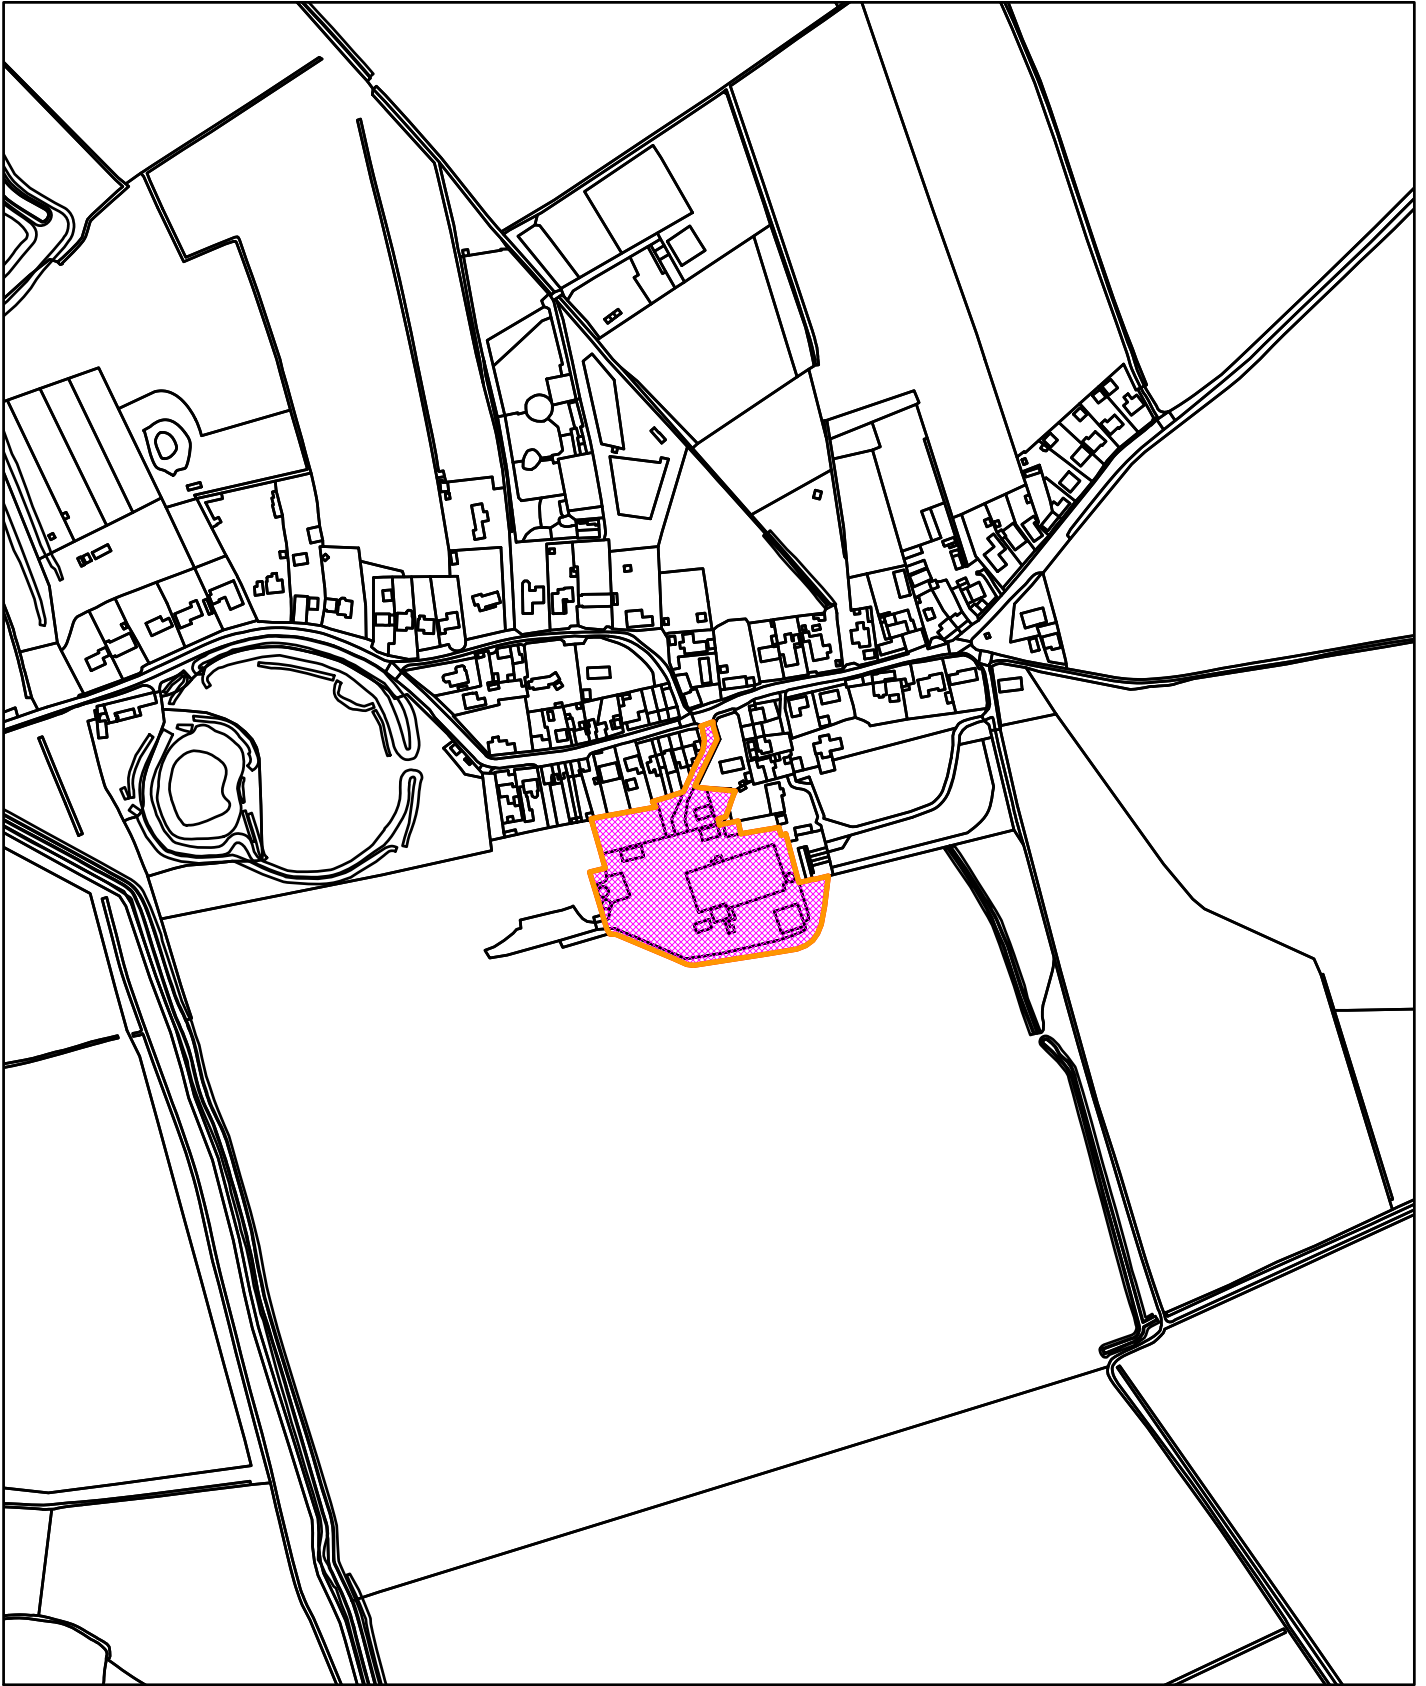

22/01333/FM

Alfred G Pearce Castle Road Wormegay PE33 0SG

© Crown copyright and database rights 2023  
Ordnance Survey 100024314

19/07/2023